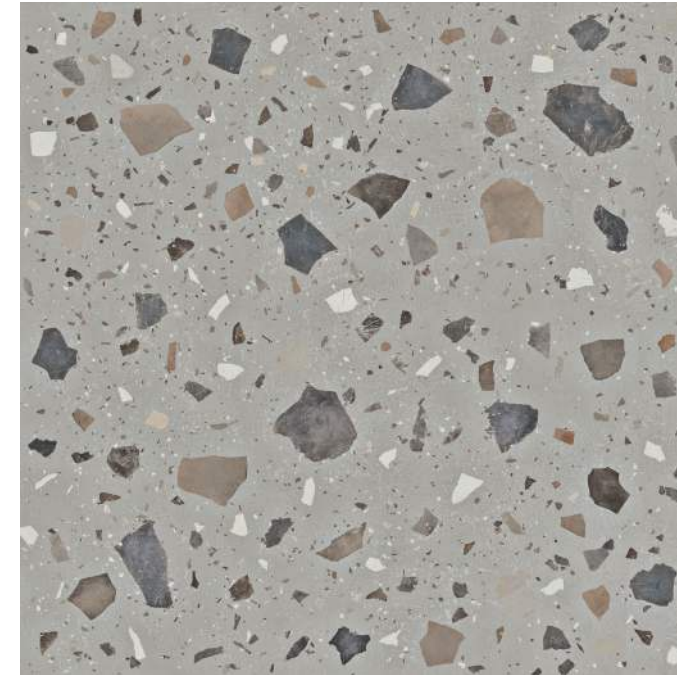

Pebble Ivory Natural
 99,55 x 99,55 cm - 39,19" x 39,19"

G-3284

Pebble Ivory Nat.
 Mosaico 5x5
 29,75 x 29,75 cm
 11,71" x 11,71"

G-3558

Pebble Ivory Natural
 59,55 x 59,55 cm - 23,45" x 23,45"

G-3180

Pebble Grey Natural
 99,55 x 99,55 cm - 39,19" x 39,19"