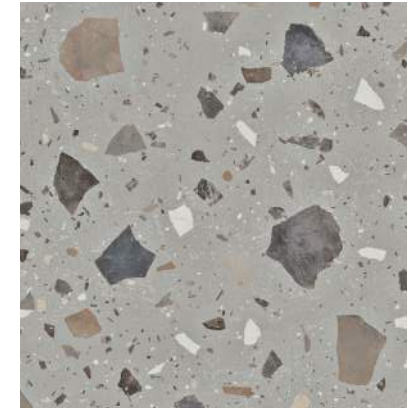

Pebble Ivory Natural
 99,55 x 99,55 cm - 39,19" x 39,19"

G-3284

Pebble Ivory Nat.
 Mosaico 5x5
 29,75 x 29,75 cm
 11,71" x 11,71"

G-3558

Pebble Ivory Natural
 59,55 x 59,55 cm - 23,45" x 23,45"

G-3180

Pebble Grey Natural
 99,55 x 99,55 cm - 39,19" x 39,19"

G-3284

Pebble Grey Nat.
 Mosaico 5x5
 29,75 x 29,75 cm
 11,71" x 11,71"

G-3558

Pebble Grey Natural
 59,55 x 59,55 cm - 23,45" x 23,45"

G-3180

Floor: Pebble Grey Natural 99,55 x 99,55 cm

UNE-EN 16165 Anexo C (UNE-EN 41901 EX)