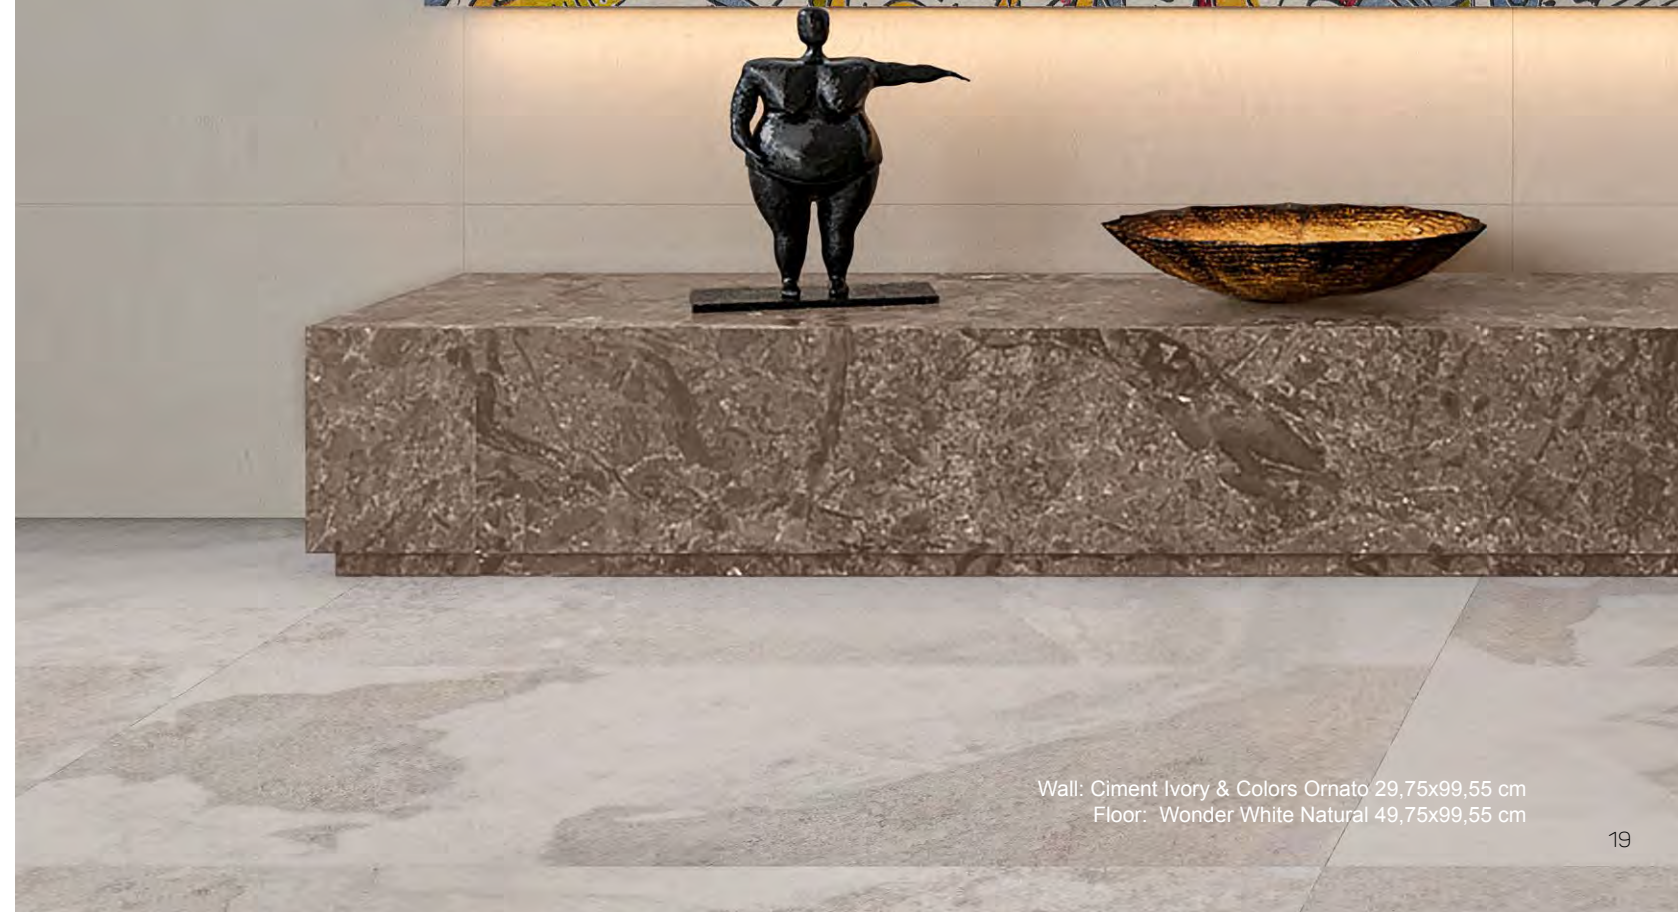

Wall: Ciment Ivory & Colors Ornato 29,75x99,55 cm
Floor: Wonder White Natural 49,75x99,55 cm